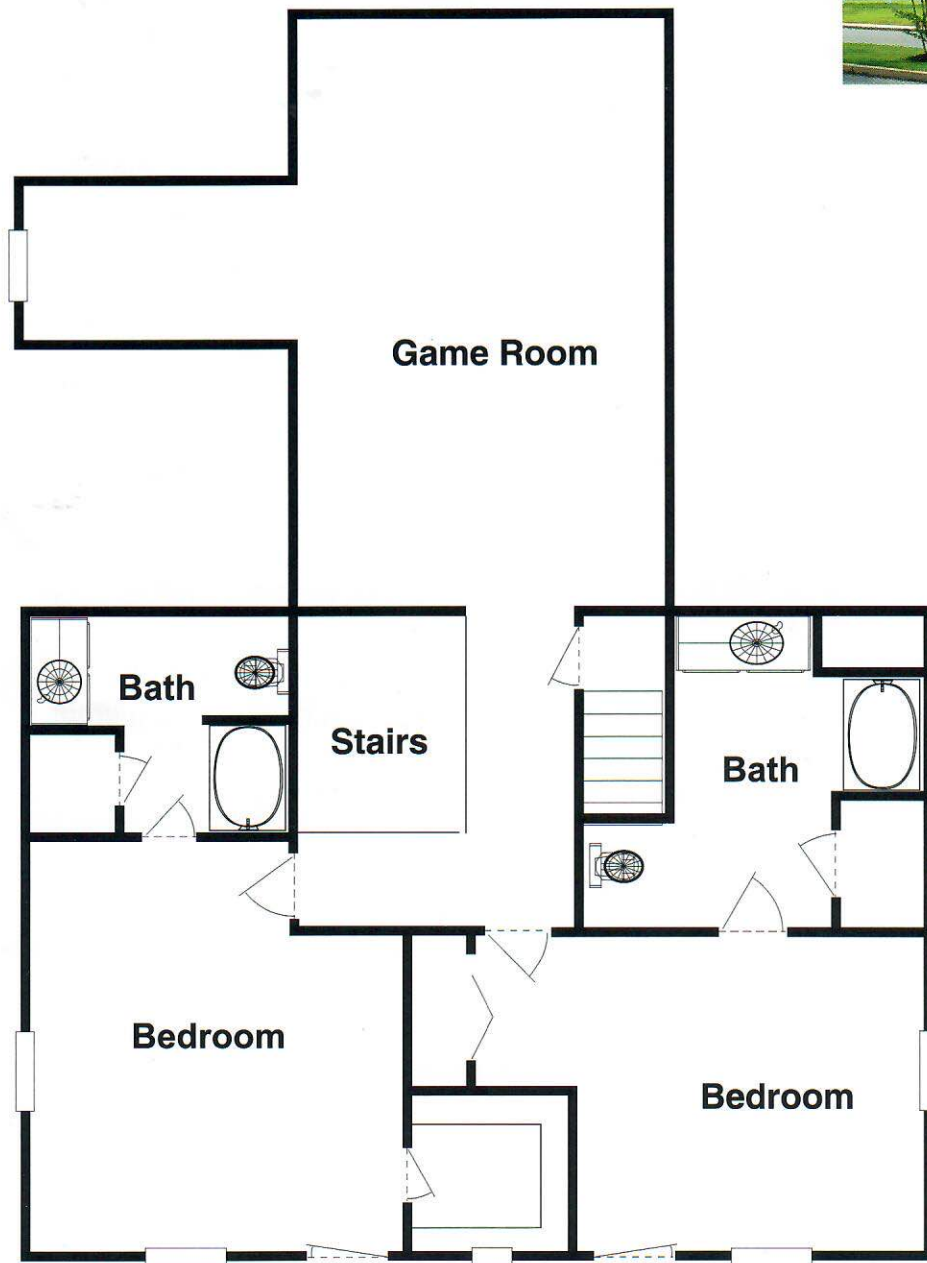

# The Colonial *Three Bedroom Suites*

The two-story Colonial is the most luxurious and spacious of all the homes at Pickwick Pines Resort. It includes three bedroom suites with three and one-half baths, as well as a separate formal dining room, an eat-in kitchen, a study and a game room/bonus room. This home also includes a porte-cochere for ease of entering your car in all kinds of weather. Relax on your back patio and listen to the soothing sounds of a custom in-ground fountain.

- Metal Roof
- Vinyl Siding
- Covered Front & Back Porches
- Vinyl-Clad
- Double-Pane Tilt Windows
- Recessed Lighting
- Whirlpool® Appliances
- Tile Flooring & Berber Carpet
- Ceiling Fans
- Marble Vanity Tops
- Smooth Ceilings
- Eat-In Kitchen with Breakfast Bar
- Howell® Trim

## Three and a Half Bath

Second Floor