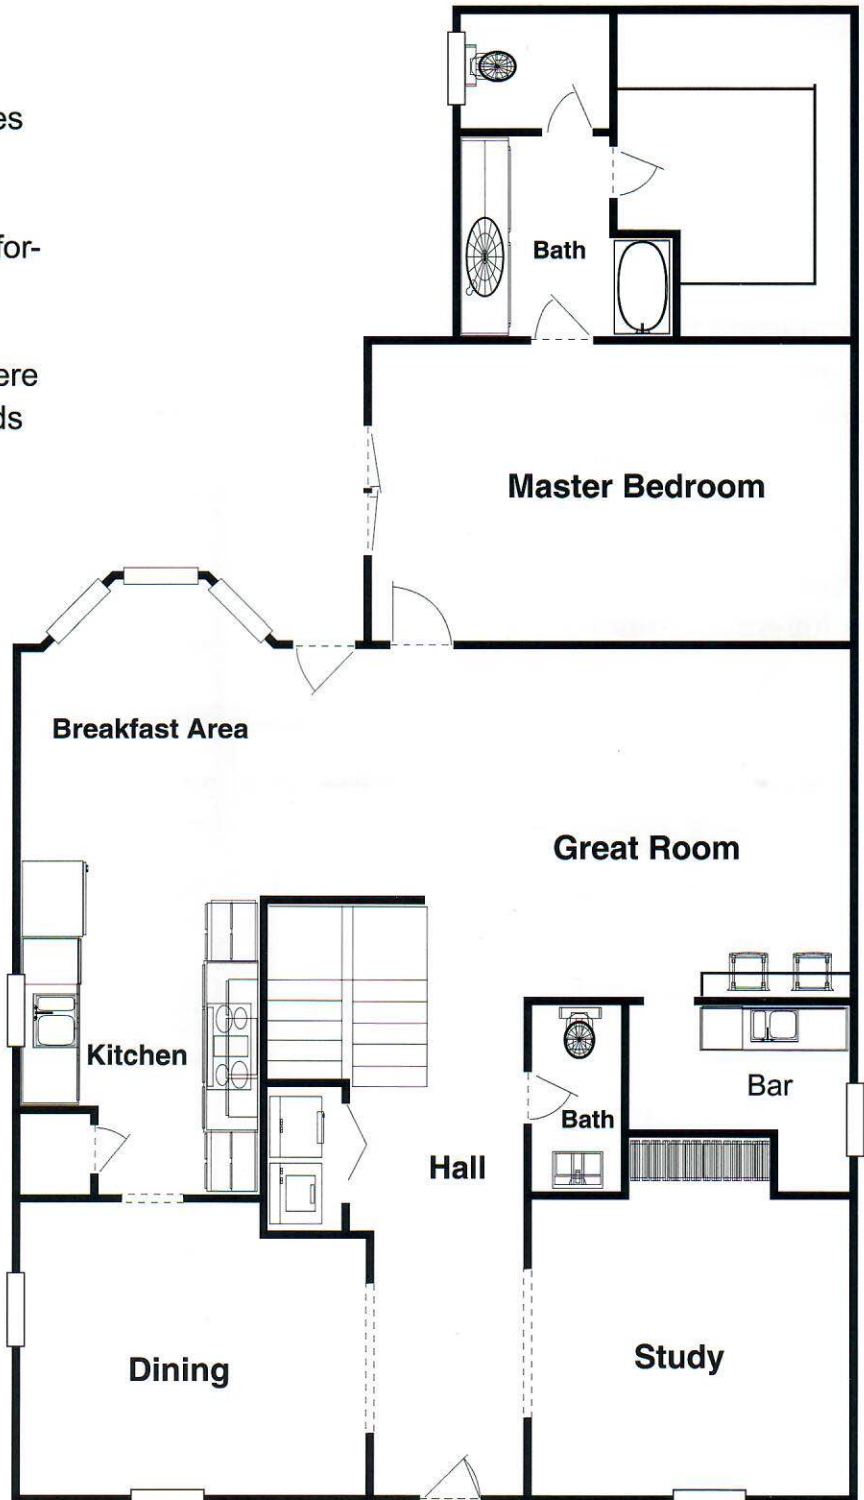

# The Colonial *Three Bedroom Suites*

The two-story Colonial is the most luxurious and spacious of all the homes at Pickwick Pines Resort. It includes three bedroom suites with three and one-half baths, as well as a separate formal dining room, an eat-in kitchen, a study and a game room/bonus room. This home also includes a porte-cochere for ease of entering your car in all kinds of weather. Relax on your back patio and listen to the soothing sounds of a custom in-ground fountain.

- Metal Roof
- Vinyl Siding
- Covered Front & Back Porches
- Vinyl-Clad
- Double-Pane Tilt Windows
- Recessed Lighting
- Whirlpool® Appliances
- Tile Flooring & Berber Carpet
- Ceiling Fans
- Marble Vanity Tops
- Smooth Ceilings
- Eat-In Kitchen with Breakfast Bar
- Howell® Trim

## Three and a Half Bath

Second Floor